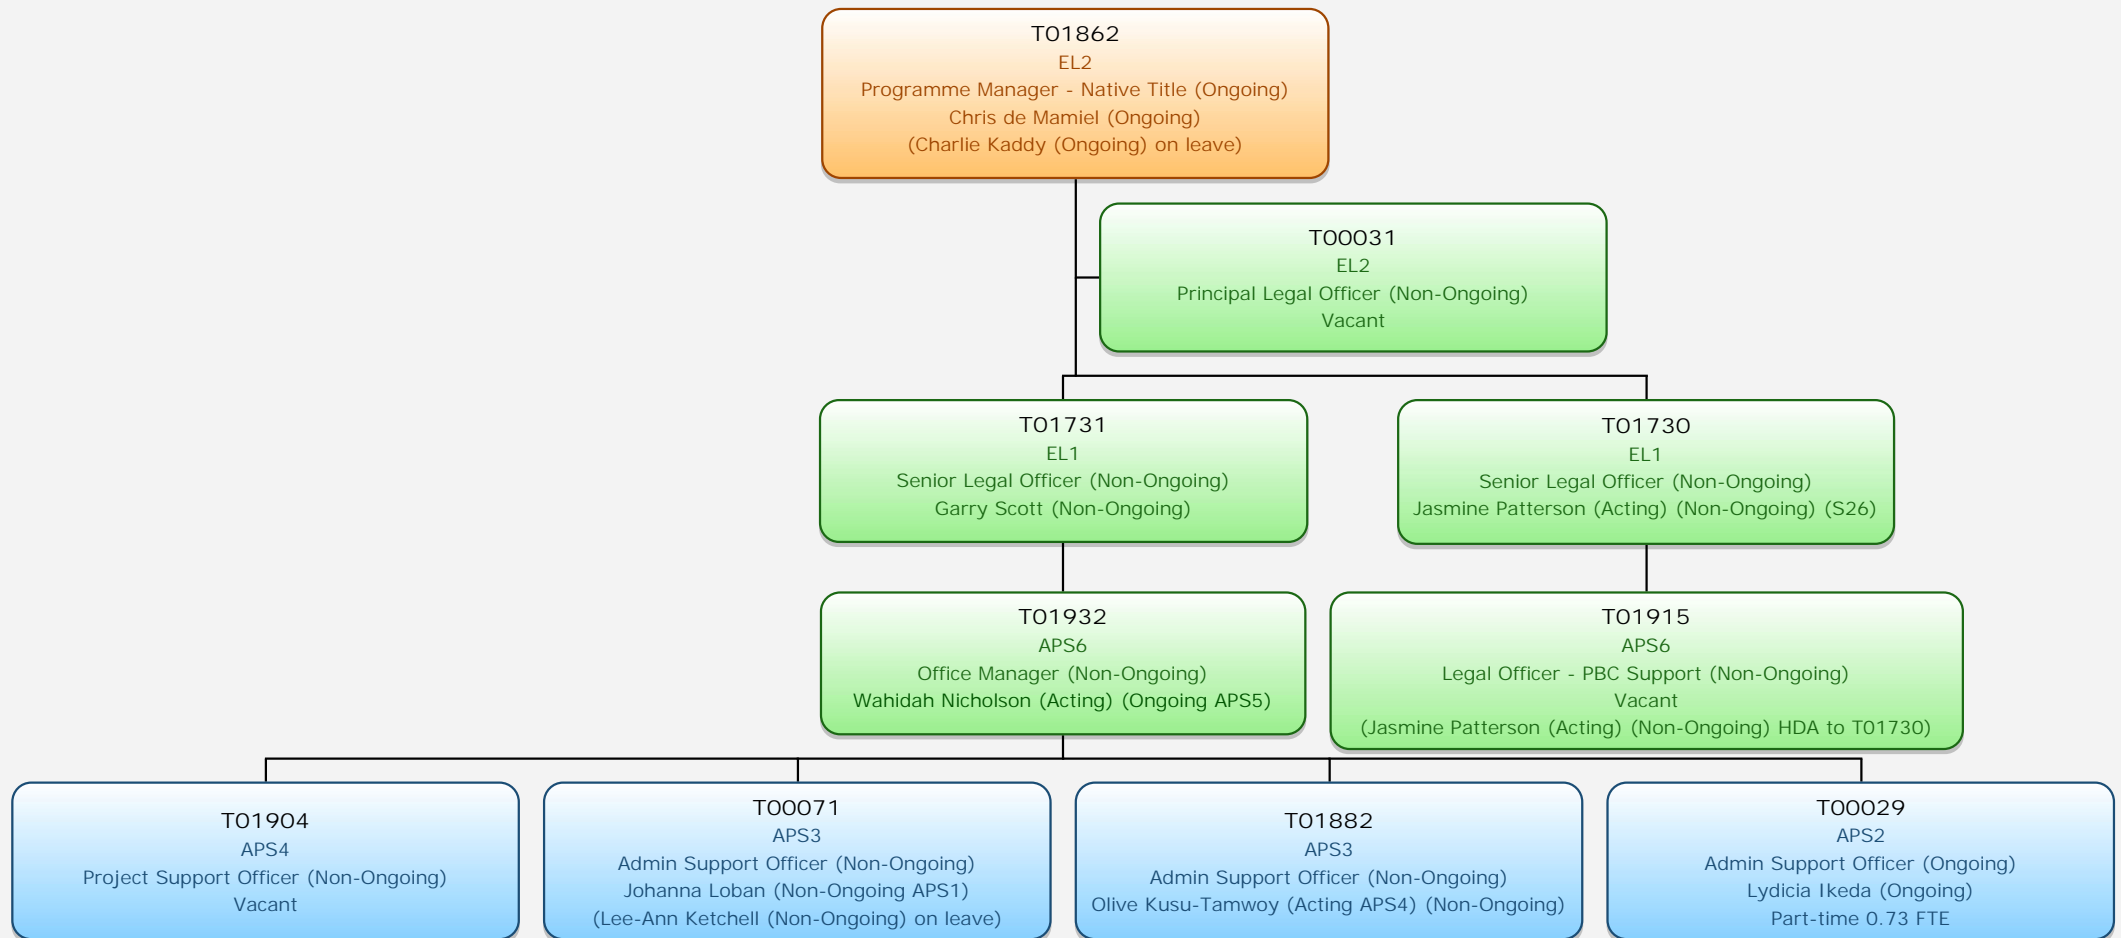

TSRA

Executive Team

Governance and Leadership

Org Chart as at 31 January 2020

Economic Development

Org Chart as at 31 January 2020

Culture, Art and Heritage, Healthy and Safe Communities

Culture, Art and Heritage, Healthy and Safe Communities Gab Titui Cultural Centre

Corporate Services

Org Chart as at 31 January 2020

Land and Sea Management Unit Environmental Management

Land and Sea Management Unit Environmental Management

Land and Sea Management Unit Environmental Management

Native Title

Fisheries