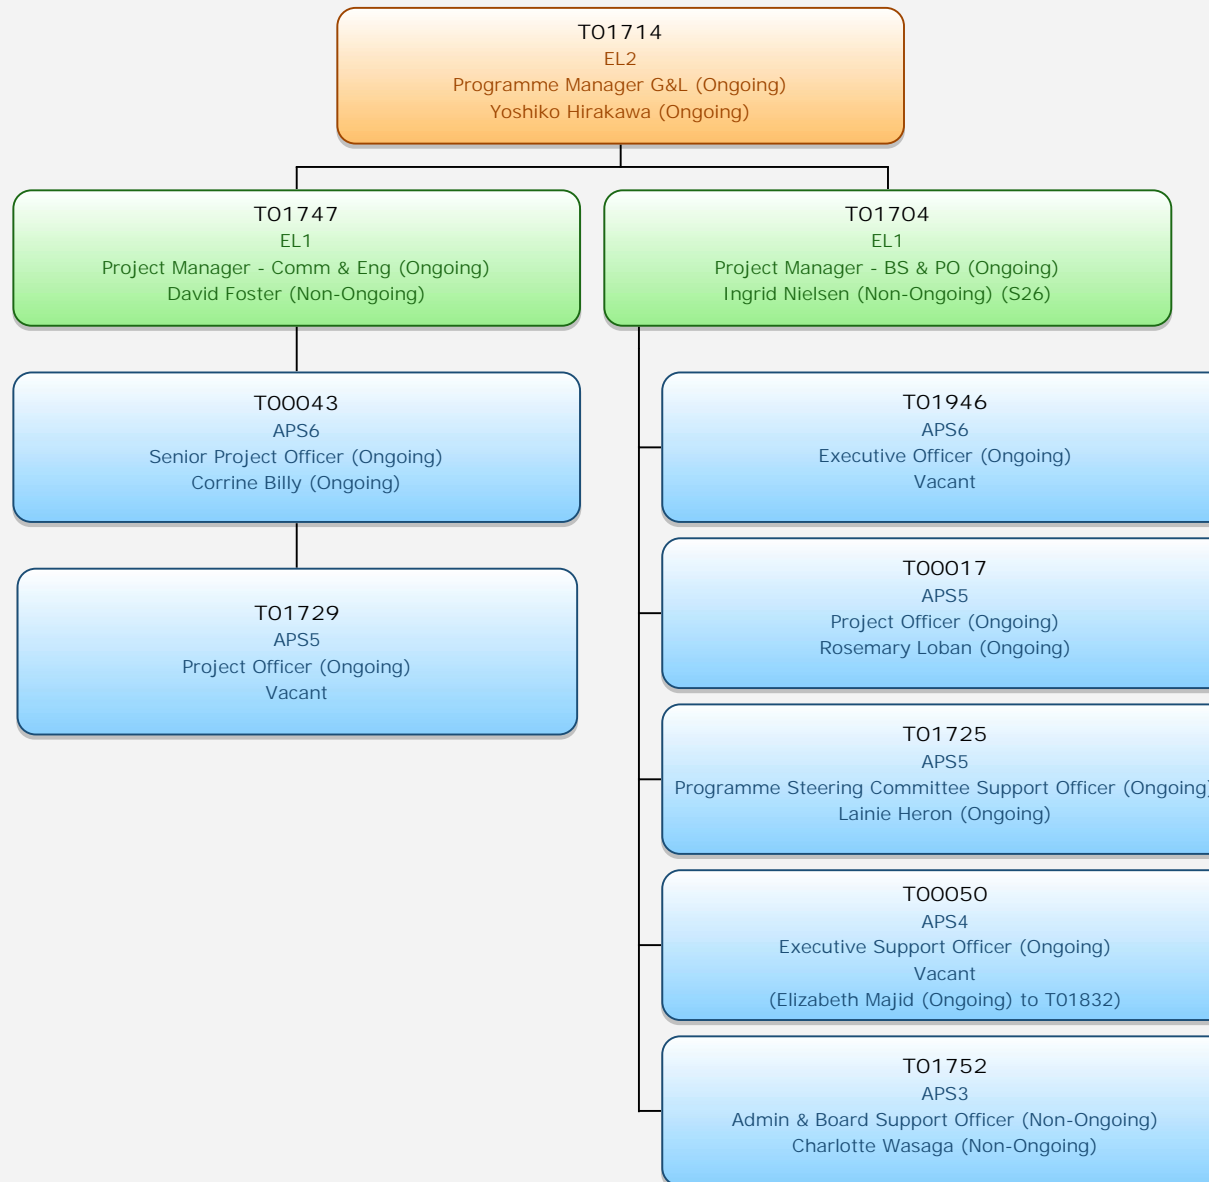

TSRA

Executive Team

Governance and Leadership

Org Chart as at 31 January 2020

Economic Development

Org Chart as at 31 January 2020

Culture, Art and Heritage, Healthy and Safe Communities

Culture, Art and Heritage, Healthy and Safe Communities Gab Titui Cultural Centre

Corporate Services

Org Chart as at 31 January 2020

Land and Sea Management Unit Environmental Management

Land and Sea Management Unit Environmental Management

Land and Sea Management Unit Environmental Management