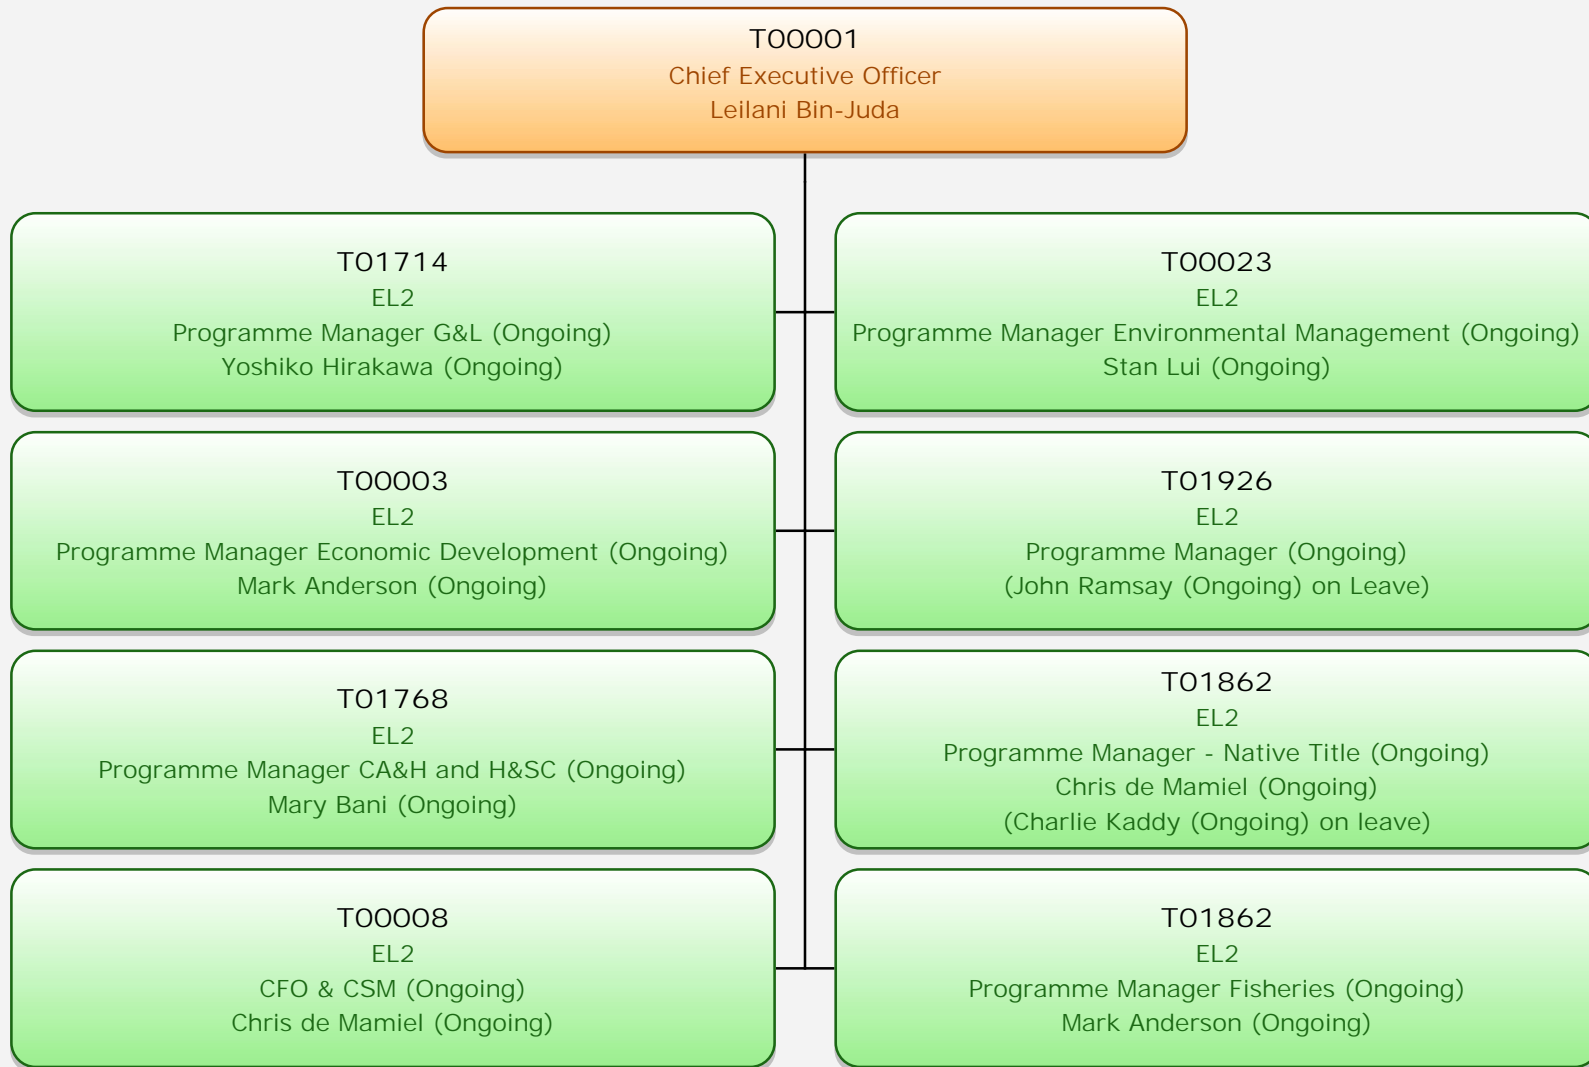

TSRA

Executive Team

Governance and Leadership

Org Chart as at 31 January 2020

Economic Development

Org Chart as at 31 January 2020

Culture, Art and Heritage, Healthy and Safe Communities

Culture, Art and Heritage, Healthy and Safe Communities Gab Titui Cultural Centre

Corporate Services

Org Chart as at 31 January 2020

Land and Sea Management Unit Environmental Management

Land and Sea Management Unit Environmental Management

Land and Sea Management Unit Environmental Management

Native Title

Fisheries