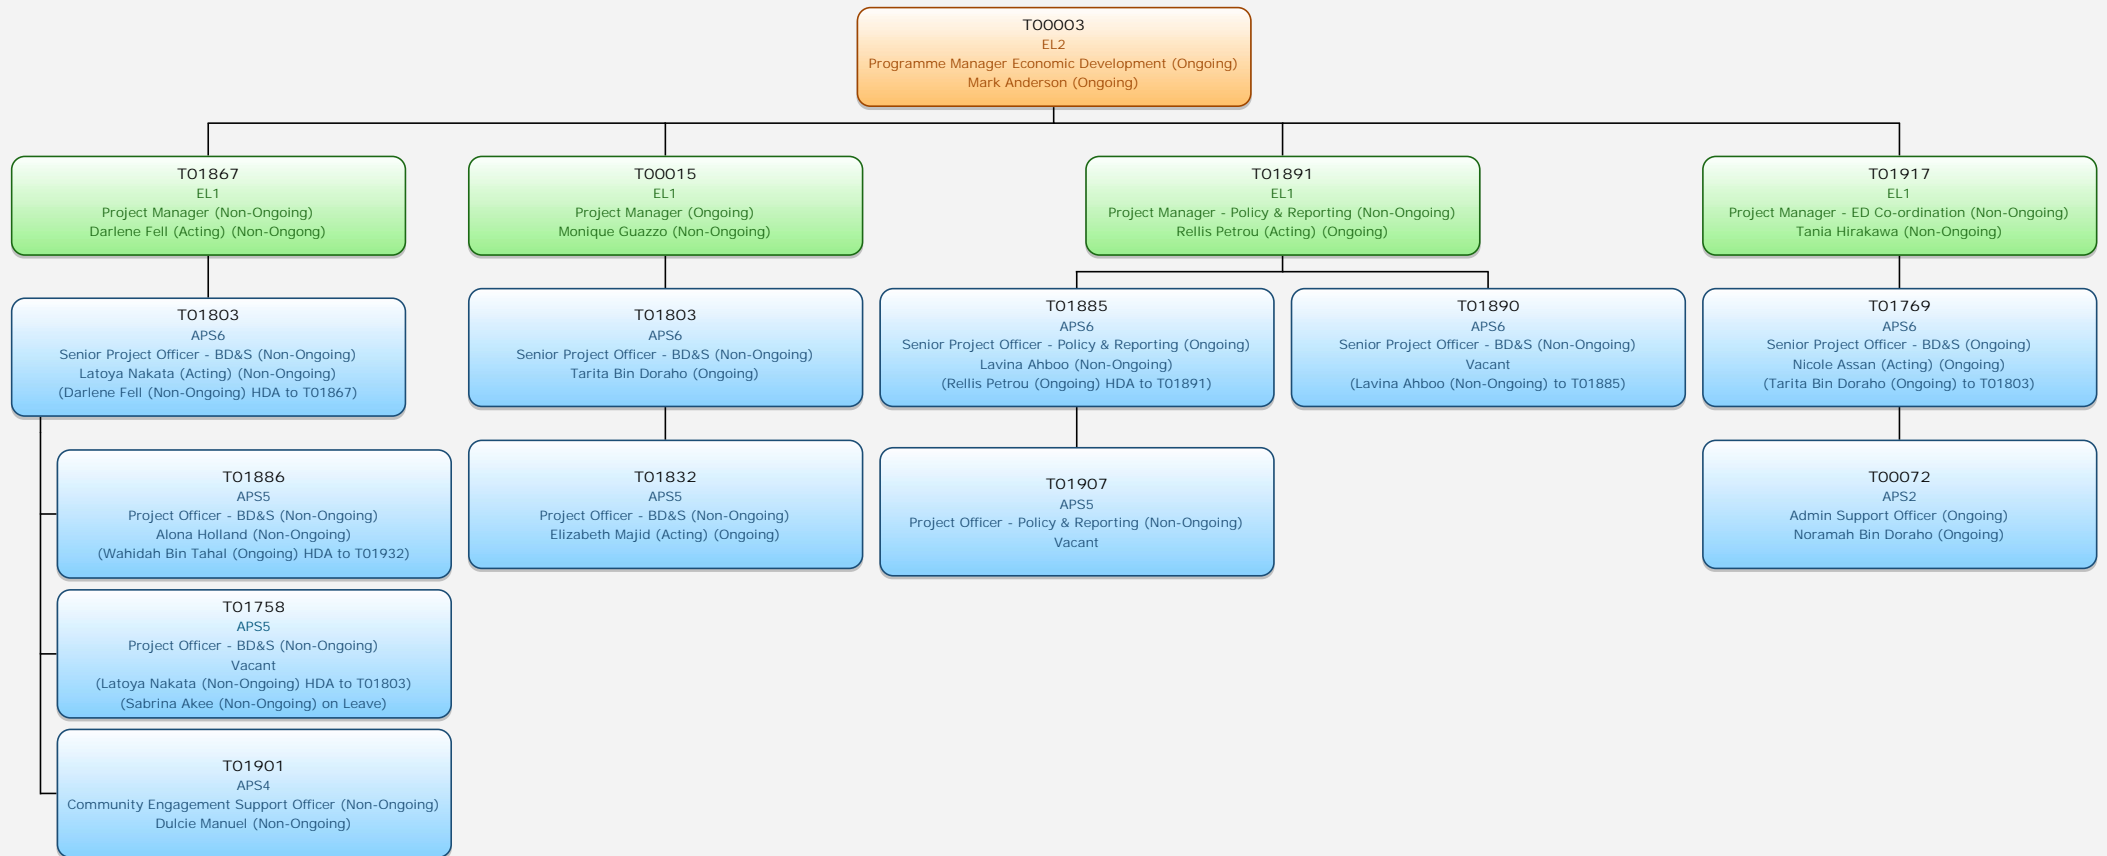

TSRA

Executive Team

Governance and Leadership

Org Chart as at 31 January 2020

Economic Development

Org Chart as at 31 January 2020

Culture, Art and Heritage, Healthy and Safe Communities

Culture, Art and Heritage, Healthy and Safe Communities Gab Titui Cultural Centre

Corporate Services

Org Chart as at 31 January 2020

Land and Sea Management Unit Environmental Management

Land and Sea Management Unit Environmental Management

Land and Sea Management Unit Environmental Management

Native Title

Fisheries