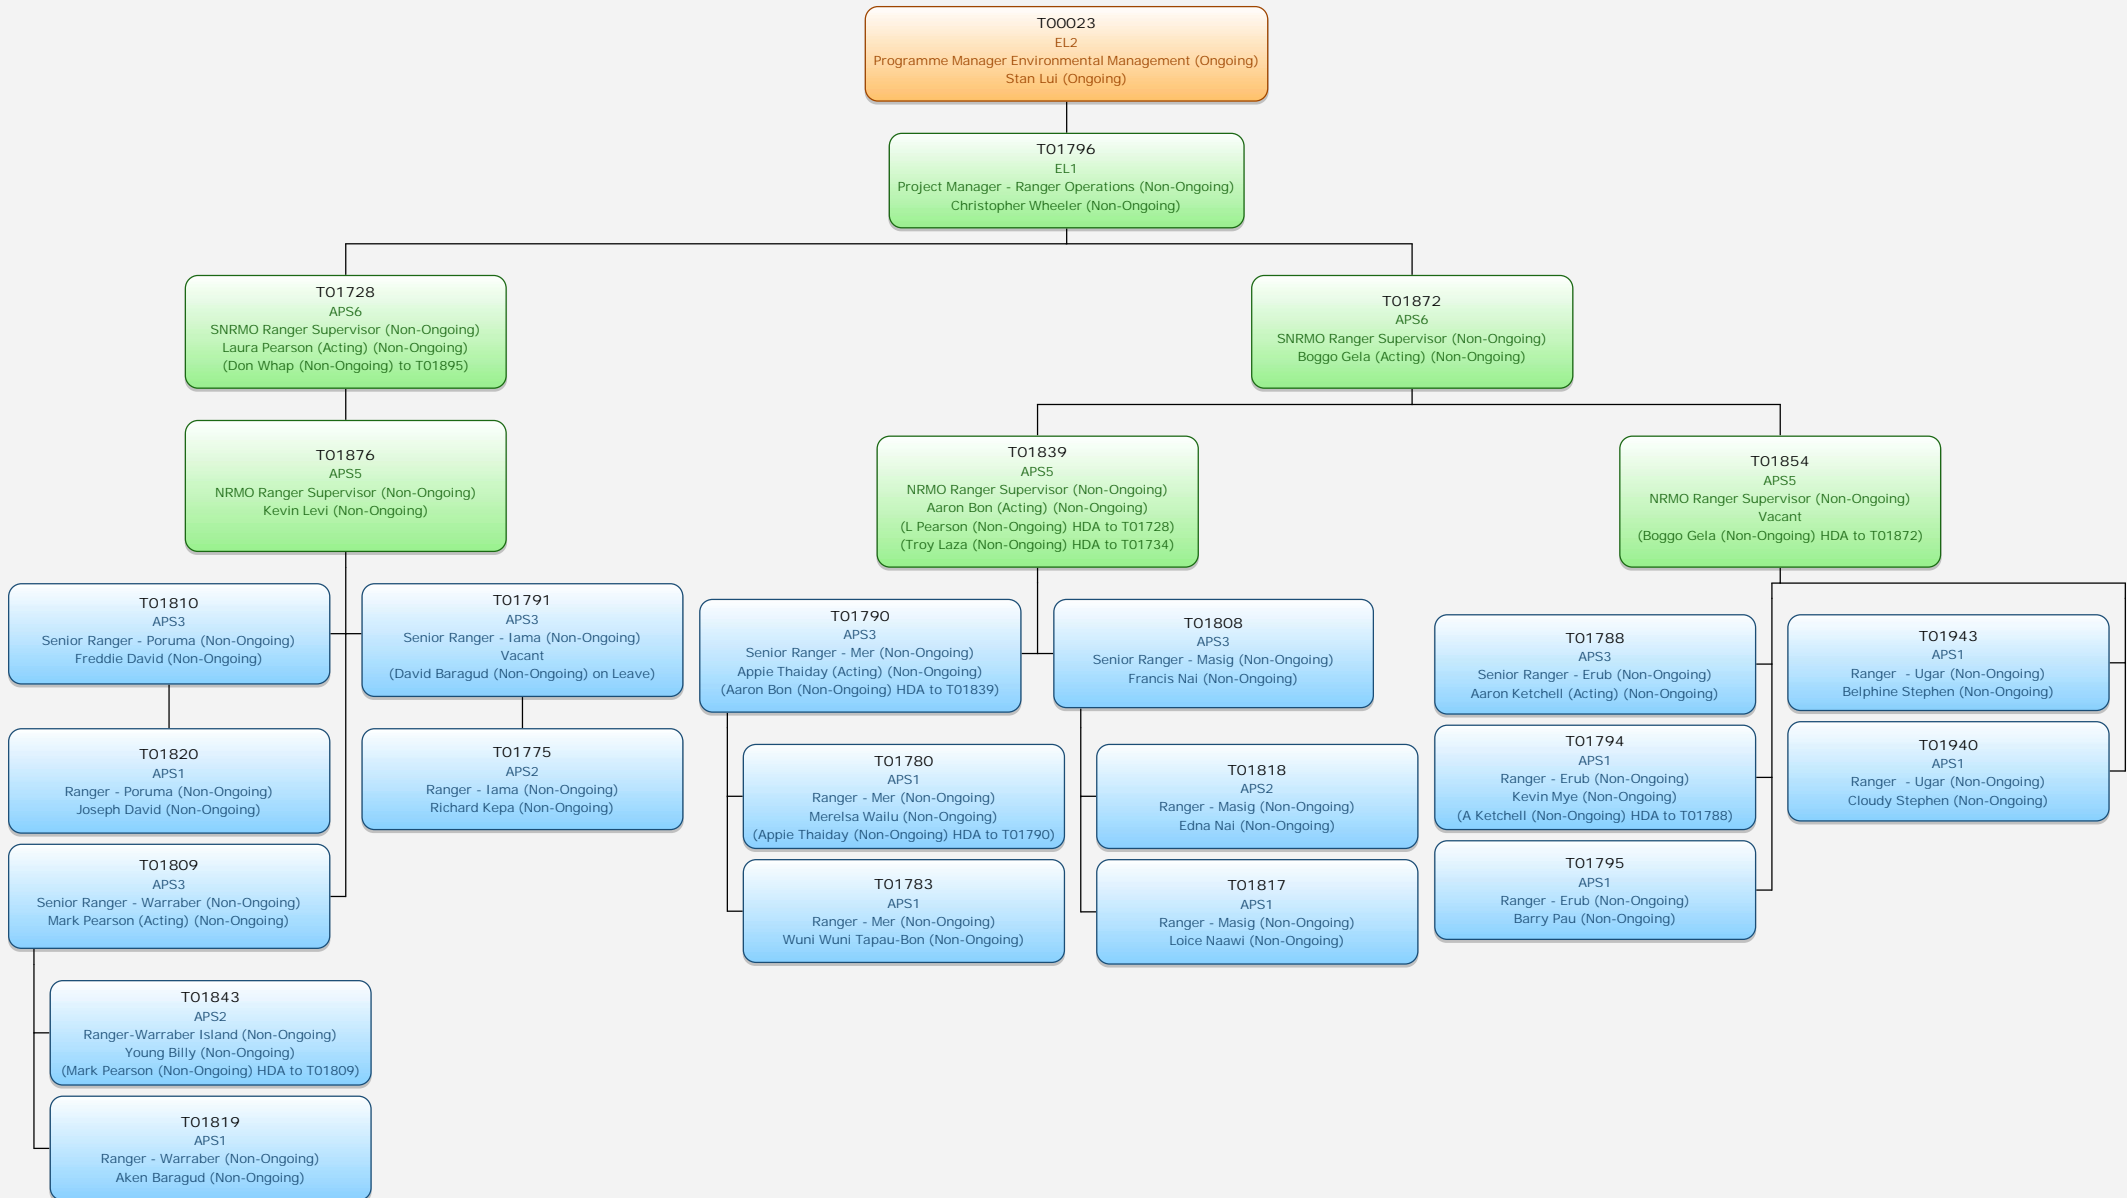

TSRA

Executive Team

Governance and Leadership

Org Chart as at 31 January 2020

Economic Development

Org Chart as at 31 January 2020

Culture, Art and Heritage, Healthy and Safe Communities

Culture, Art and Heritage, Healthy and Safe Communities Gab Titui Cultural Centre

Corporate Services

Org Chart as at 31 January 2020

Land and Sea Management Unit Environmental Management

Land and Sea Management Unit Environmental Management

Land and Sea Management Unit Environmental Management

Native Title

Fisheries