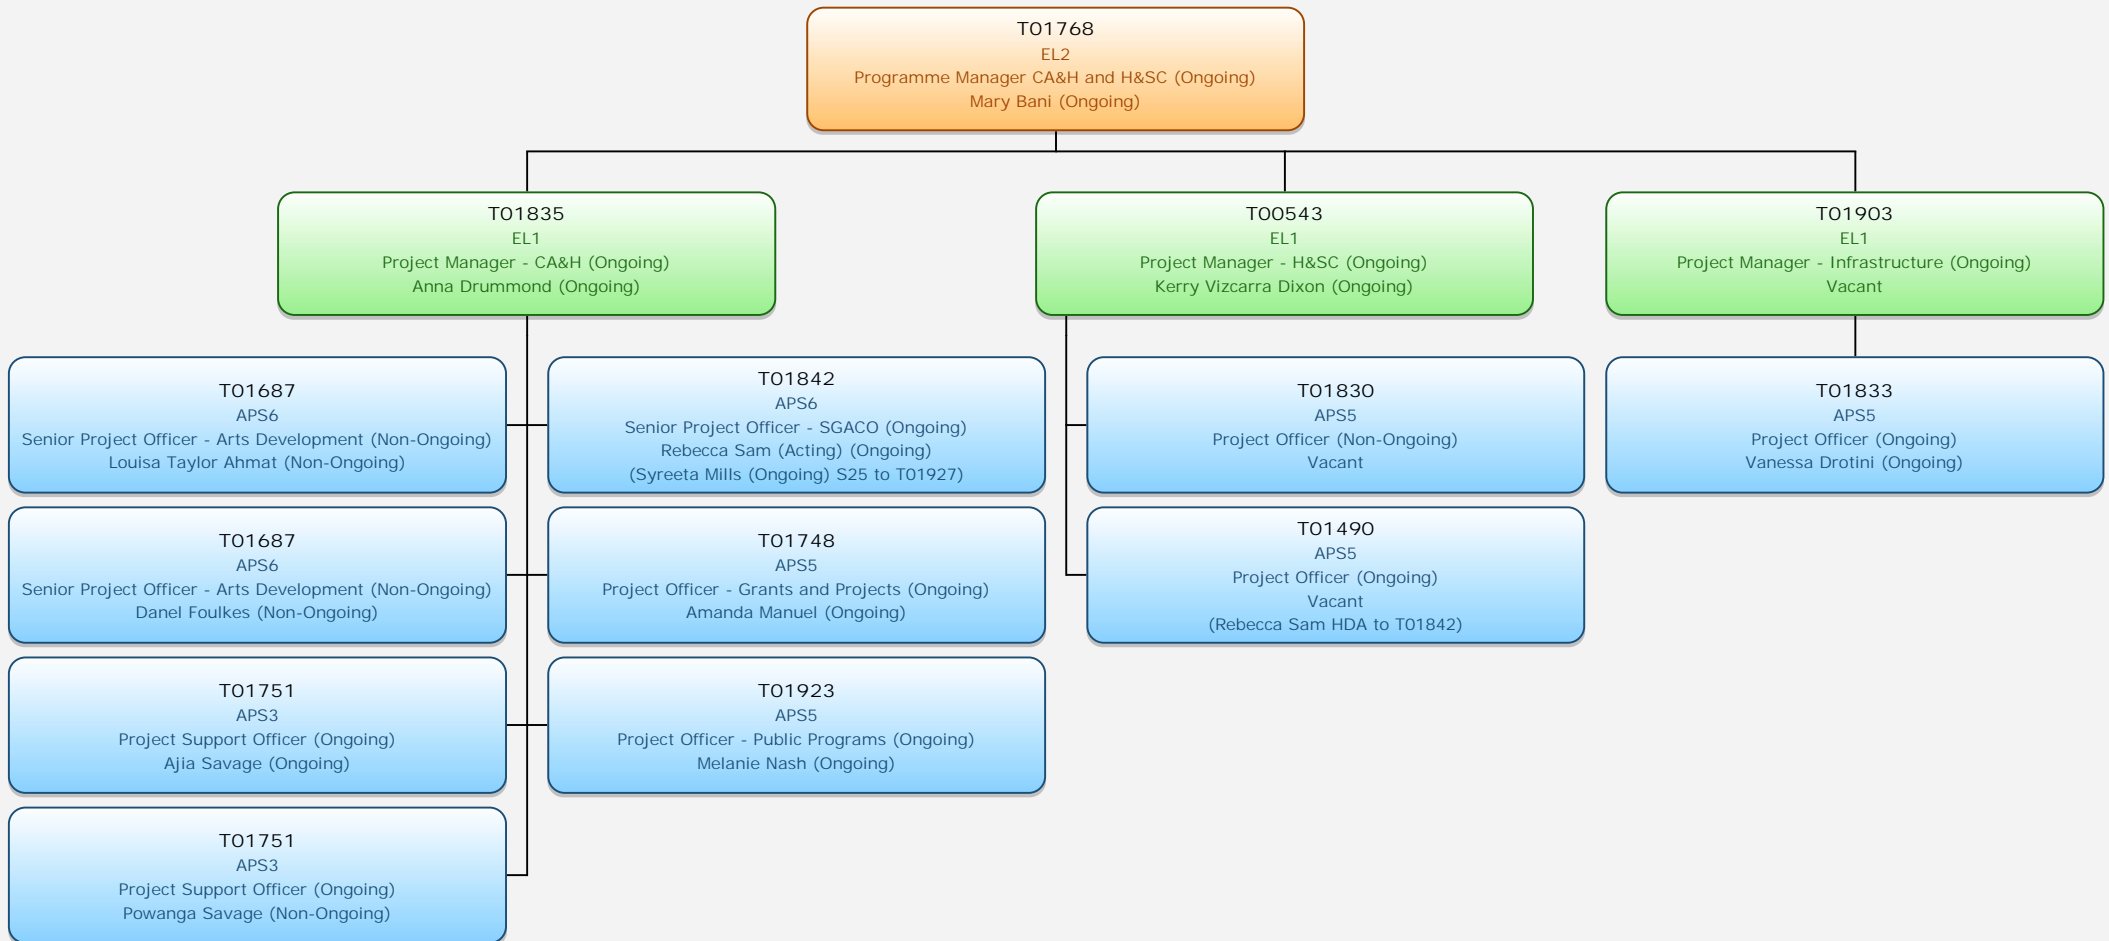

TSRA

Executive Team

Governance and Leadership

Org Chart as at 31 January 2020

Economic Development

Org Chart as at 31 January 2020

Culture, Art and Heritage, Healthy and Safe Communities

Culture, Art and Heritage, Healthy and Safe Communities Gab Titui Cultural Centre

Corporate Services

Org Chart as at 31 January 2020

Land and Sea Management Unit Environmental Management

Land and Sea Management Unit Environmental Management

Land and Sea Management Unit Environmental Management

Native Title

Fisheries