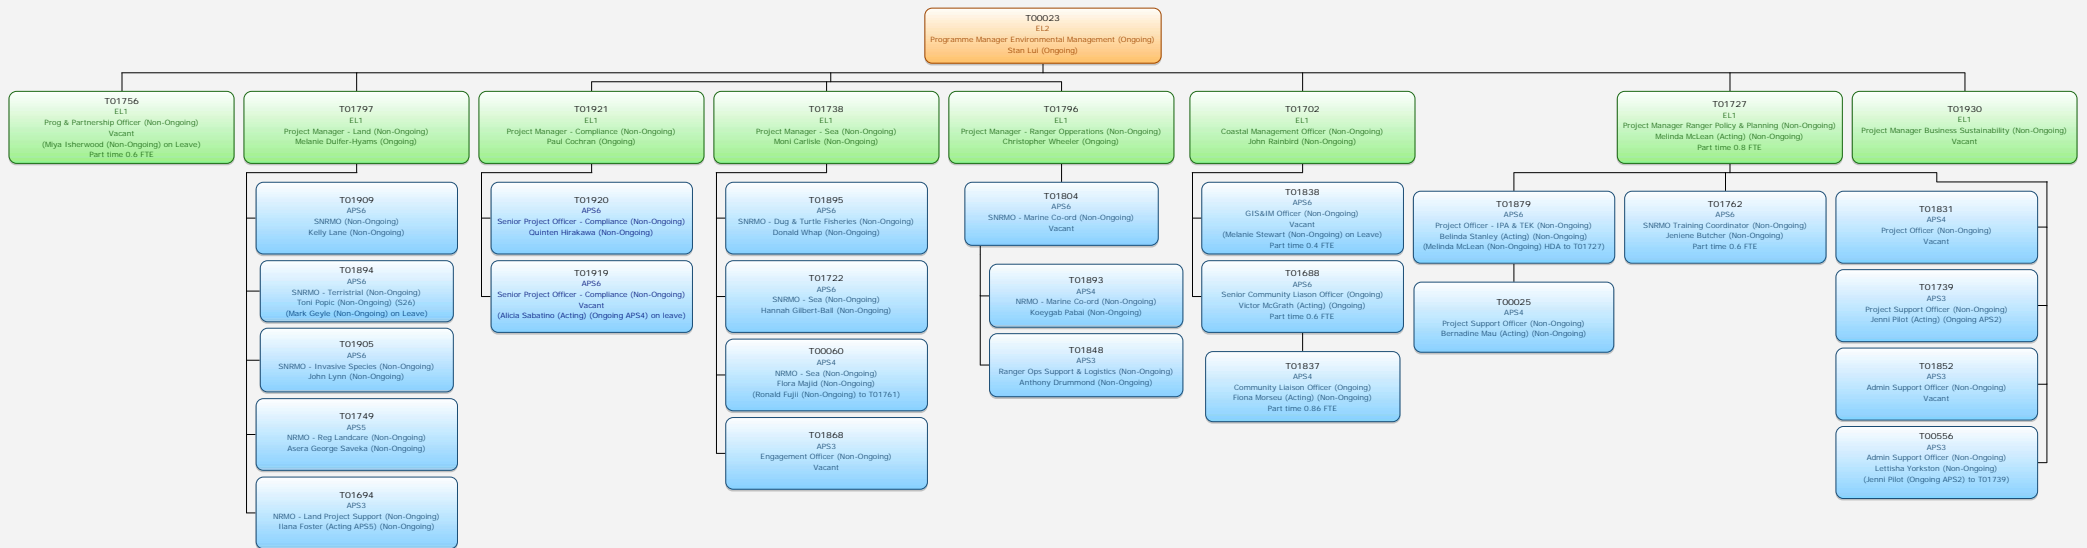

TSRA

Executive Team

Governance and Leadership

Org Chart as at 31 January 2020

Economic Development

Org Chart as at 31 January 2020

Culture, Art and Heritage, Healthy and Safe Communities

Culture, Art and Heritage, Healthy and Safe Communities Gab Titui Cultural Centre

Corporate Services

Org Chart as at 31 January 2020

Land and Sea Management Unit Environmental Management

Land and Sea Management Unit Environmental Management

Land and Sea Management Unit Environmental Management

Native Title

Fisheries