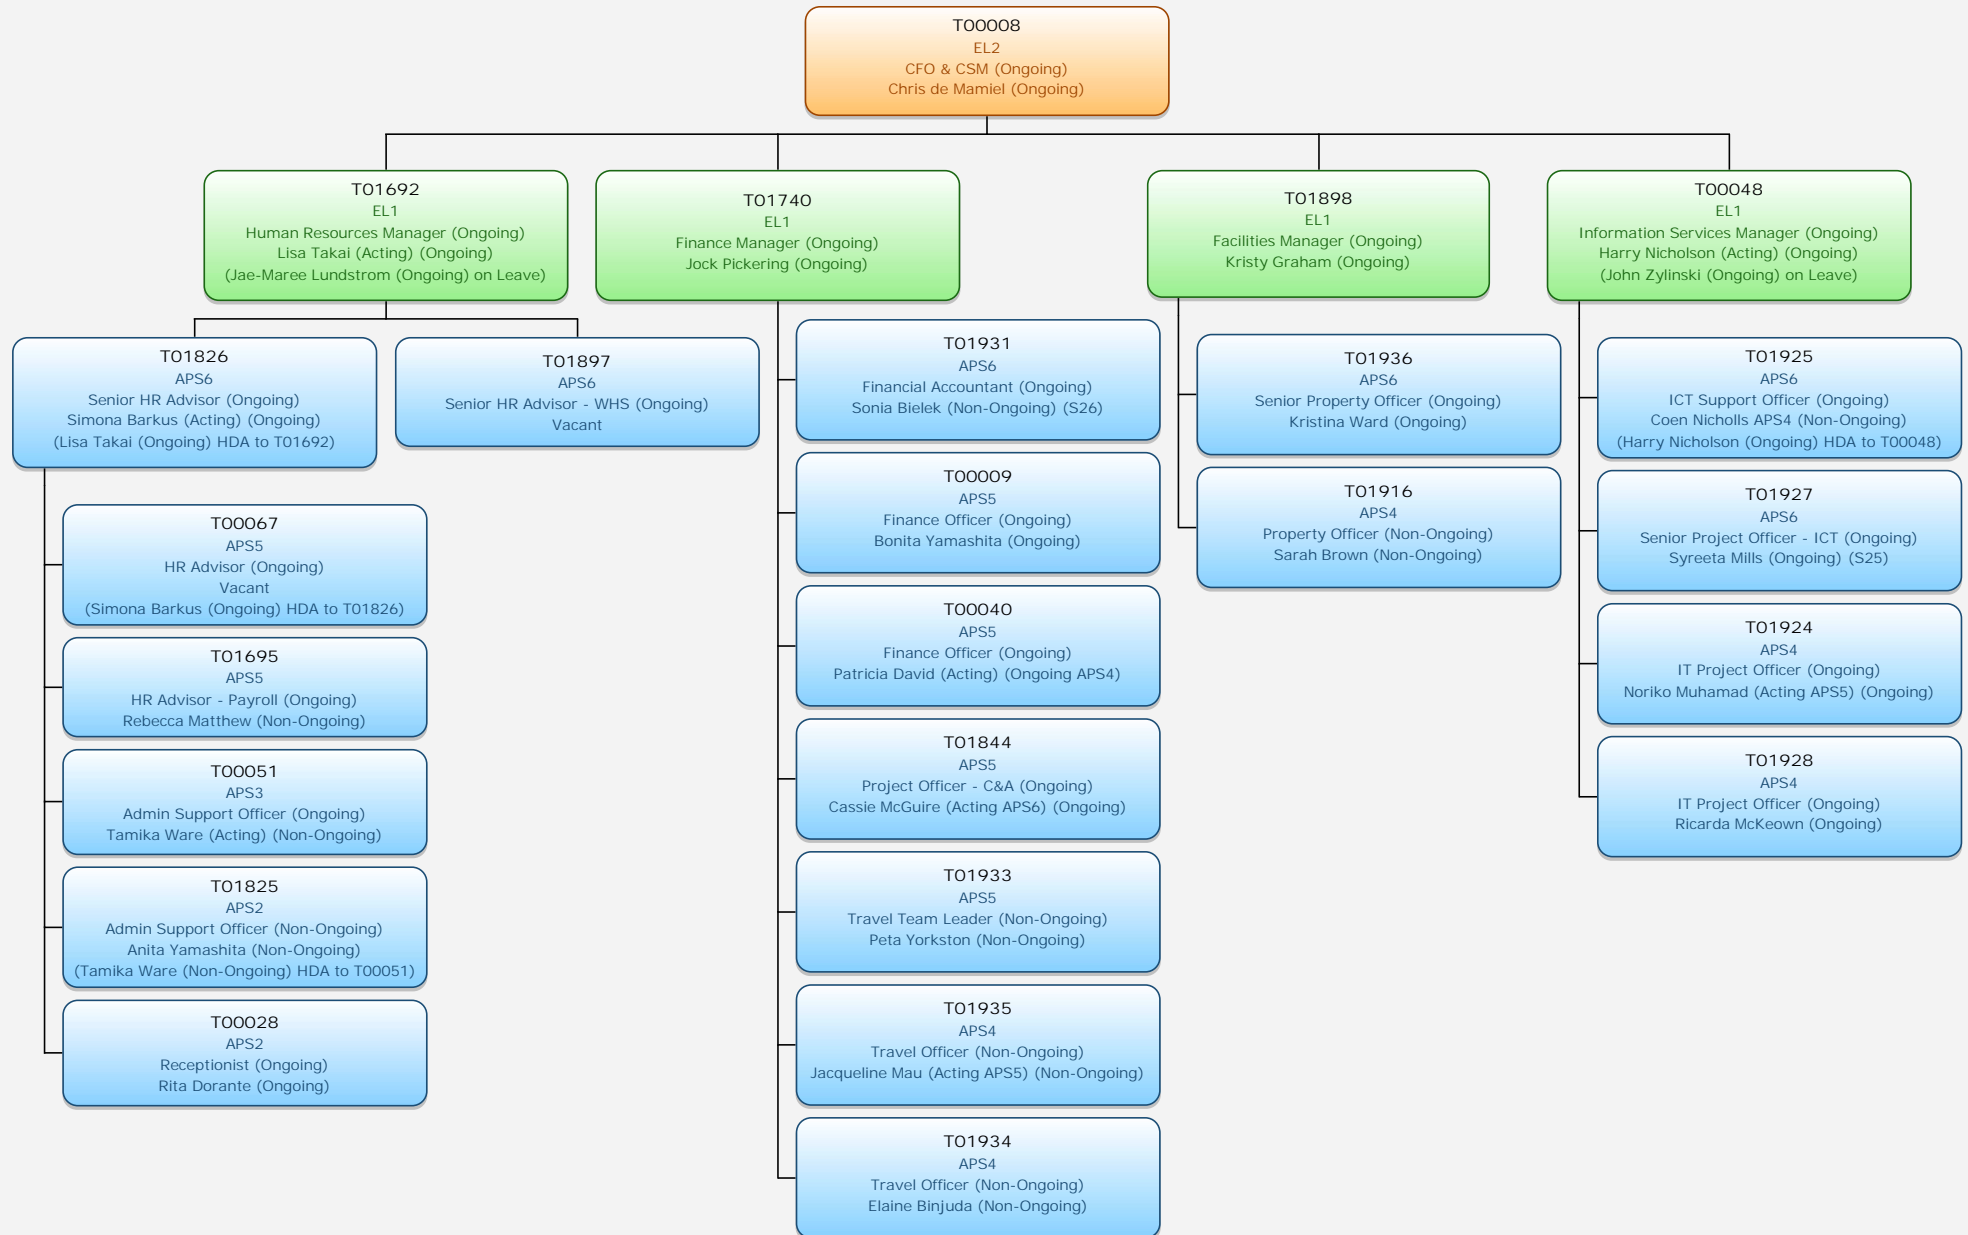

TSRA

Executive Team

Governance and Leadership

Org Chart as at 31 January 2020

Economic Development

Org Chart as at 31 January 2020

Culture, Art and Heritage, Healthy and Safe Communities

Culture, Art and Heritage, Healthy and Safe Communities Gab Titui Cultural Centre

Corporate Services

Org Chart as at 31 January 2020

Land and Sea Management Unit Environmental Management

Land and Sea Management Unit Environmental Management

Land and Sea Management Unit Environmental Management

Native Title

Fisheries