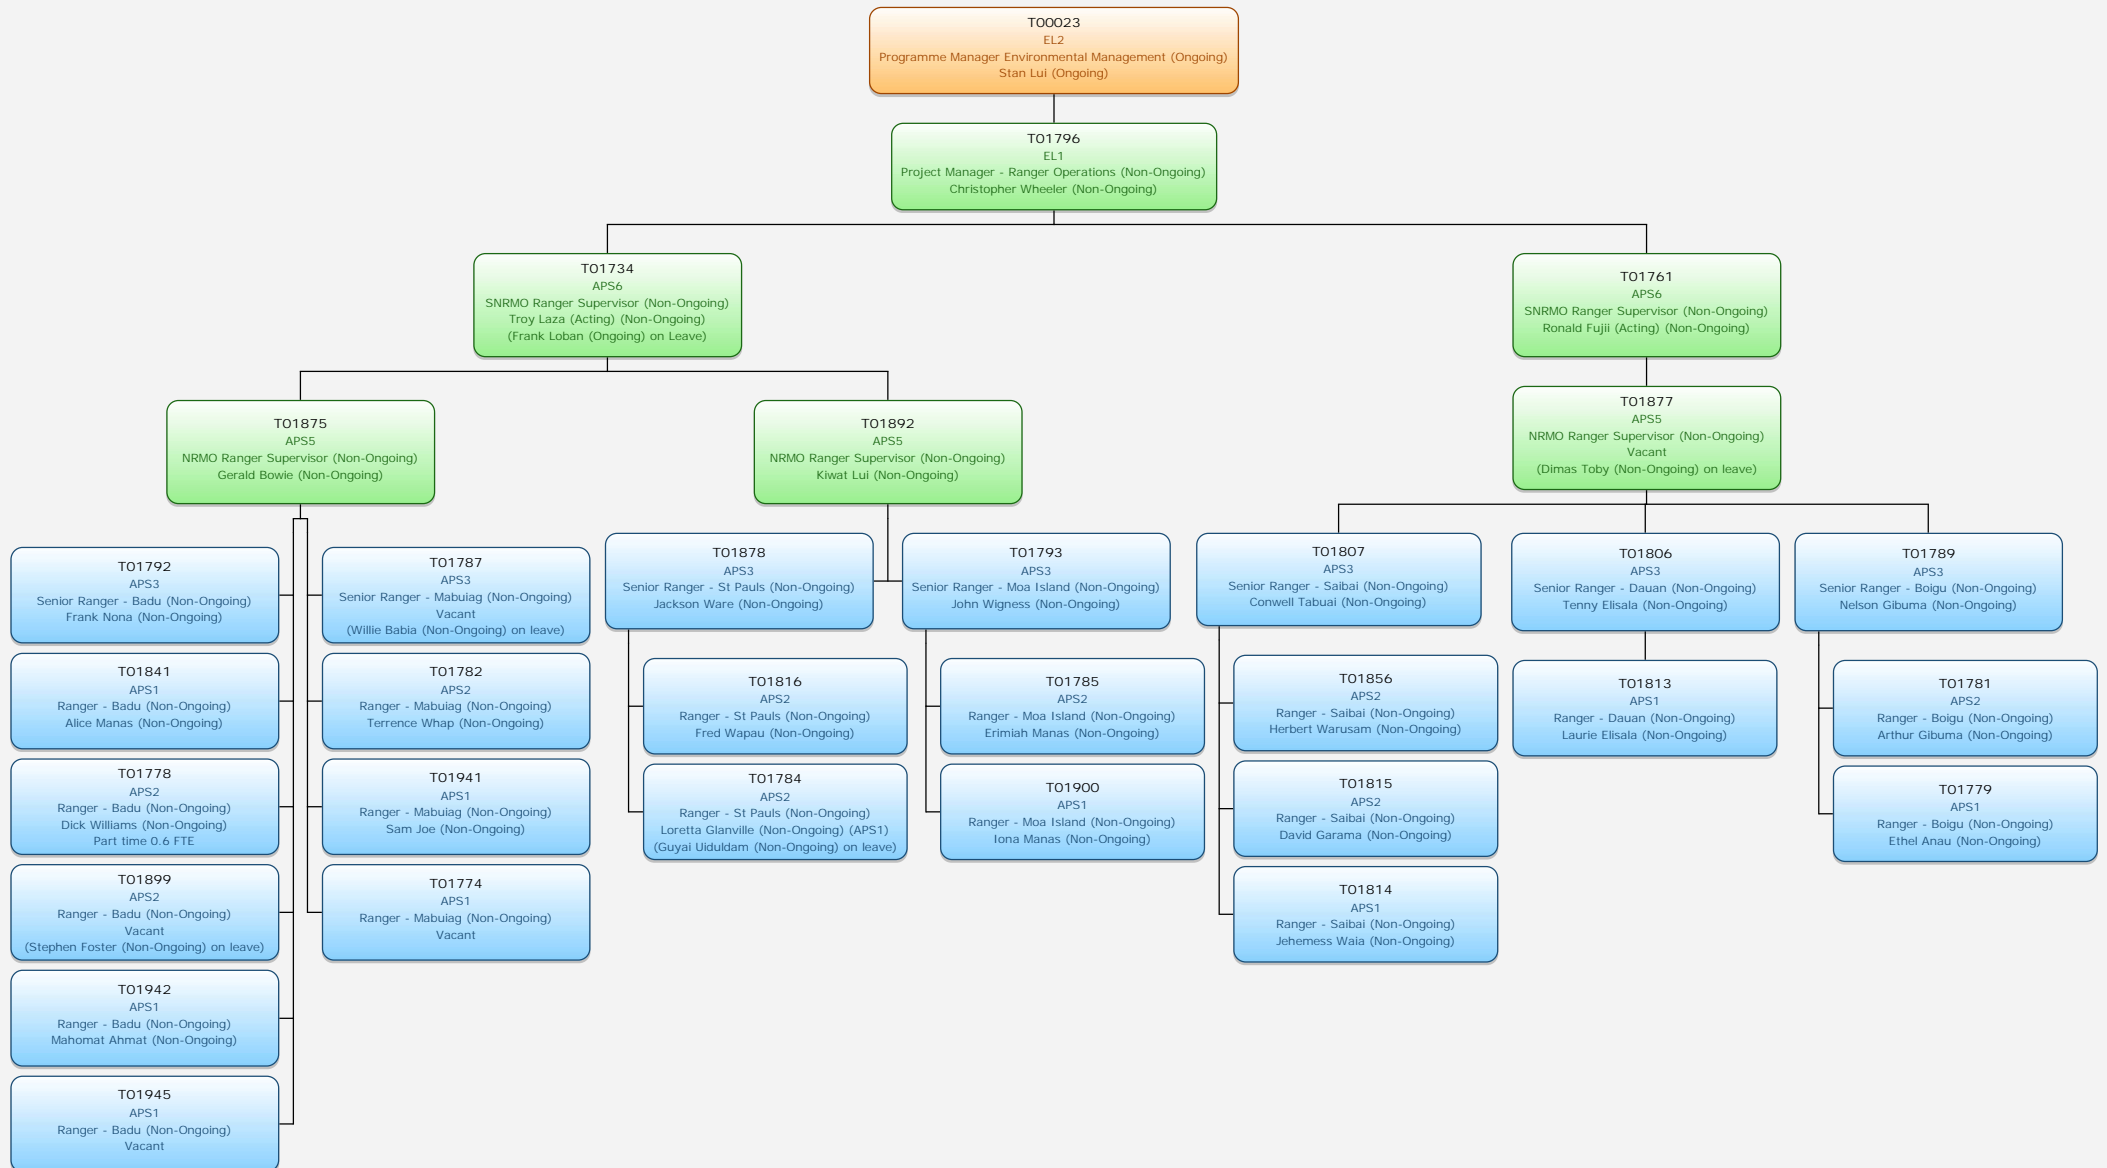

TSRA

Executive Team

Governance and Leadership

Org Chart as at 31 January 2020

Economic Development

Org Chart as at 31 January 2020

Culture, Art and Heritage, Healthy and Safe Communities

Culture, Art and Heritage, Healthy and Safe Communities Gab Titui Cultural Centre

Corporate Services

Org Chart as at 31 January 2020

Land and Sea Management Unit Environmental Management

Land and Sea Management Unit Environmental Management

Land and Sea Management Unit Environmental Management

Native Title

Fisheries