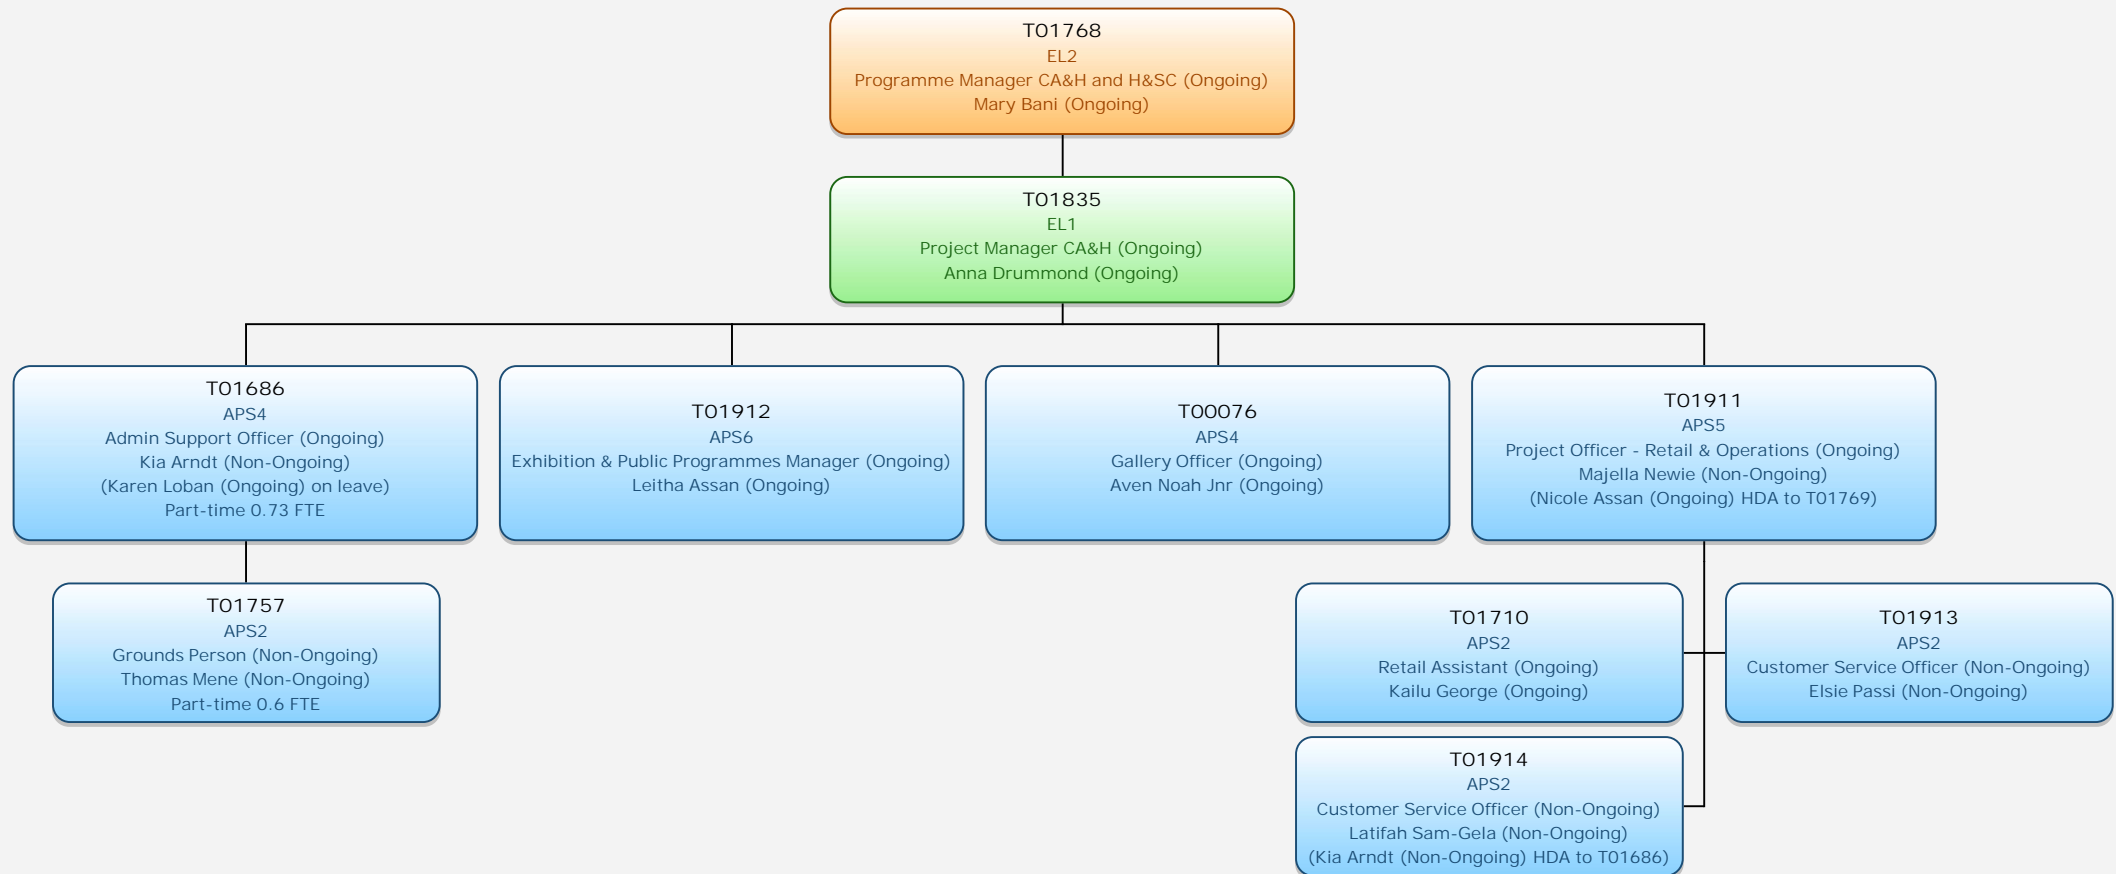

TSRA

Executive Team

Governance and Leadership

Org Chart as at 31 January 2020

Economic Development

Org Chart as at 31 January 2020

Culture, Art and Heritage, Healthy and Safe Communities

Culture, Art and Heritage, Healthy and Safe Communities Gab Titui Cultural Centre

Corporate Services

Org Chart as at 31 January 2020

Land and Sea Management Unit Environmental Management

Land and Sea Management Unit Environmental Management

Land and Sea Management Unit Environmental Management

Native Title

Fisheries